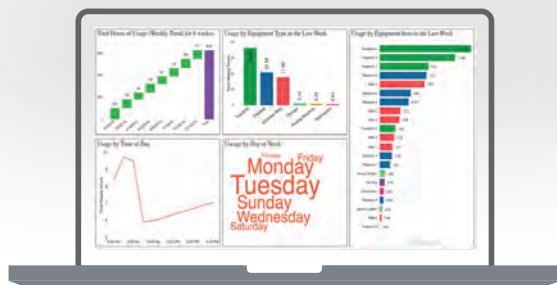

AWARE FITNESS CENTER

Smart Gym Solution

Unlock real-time data on fitness center usage with Aware's cloud-connected sensor technology.

Proven ROI

Take the guesswork out of equipment purchasing and replacement

Know exactly which machines are being used, and when

Works with any brand, on virtually any type of machine

IMPROVE OPERATIONS

Our sensor solution kit unlocks data through a detailed analytics dashboard, giving you actionable intelligence.

- Track equipment usage
- Remove underutilized machines, or add those in demand
- Optimize temperature & humidity
- Determine which equipment needs repairs, now or in the future